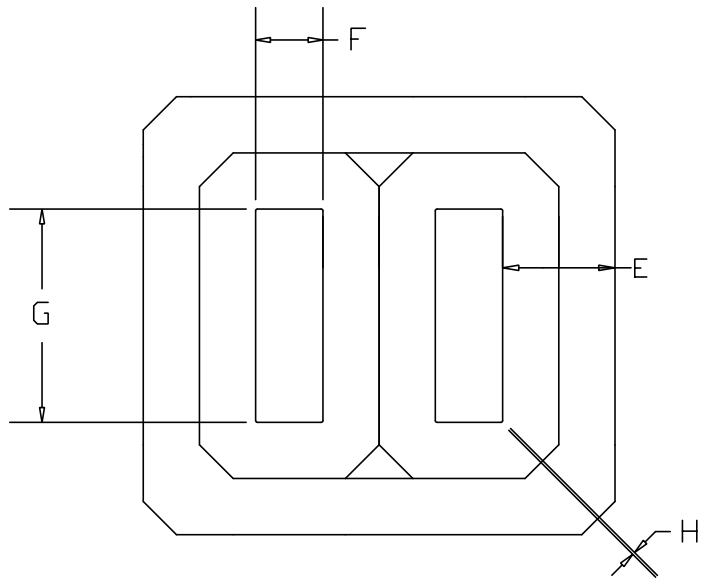

MAT'L:

D=

E=

F=

G=

H=

(Min.: 0.12)

WEIGHT=

ALL DIMENSIONS IN INCHES

MARK GAP LOCATIONS ON DRAWING AND RETURN

LAMINATION SPECIALTIES CORP.
235 N. ARTESIAN AVE.
CHICAGO, IL. 60612

	A.C.	DG CORE DUD CORE STYLE
SCALE 1:1		

REFERENCE ONLY

MAT'L:

D=

E=

F=

G=

H= (Min.: 0.12)

WEIGHT=

ALL DIMENSIONS IN INCHES

MARK GAP LOCATIONS ON DRAWING AND RETURN

LAMINATION SPECIALTIES CORP.
 235 N. ARTESIAN AVE.
 CHICAGO, IL. 60612

	A.C.	DUD-3PHASE CORE
--	------	-----------------

SCALE 1:1

REFERENCE ONLY